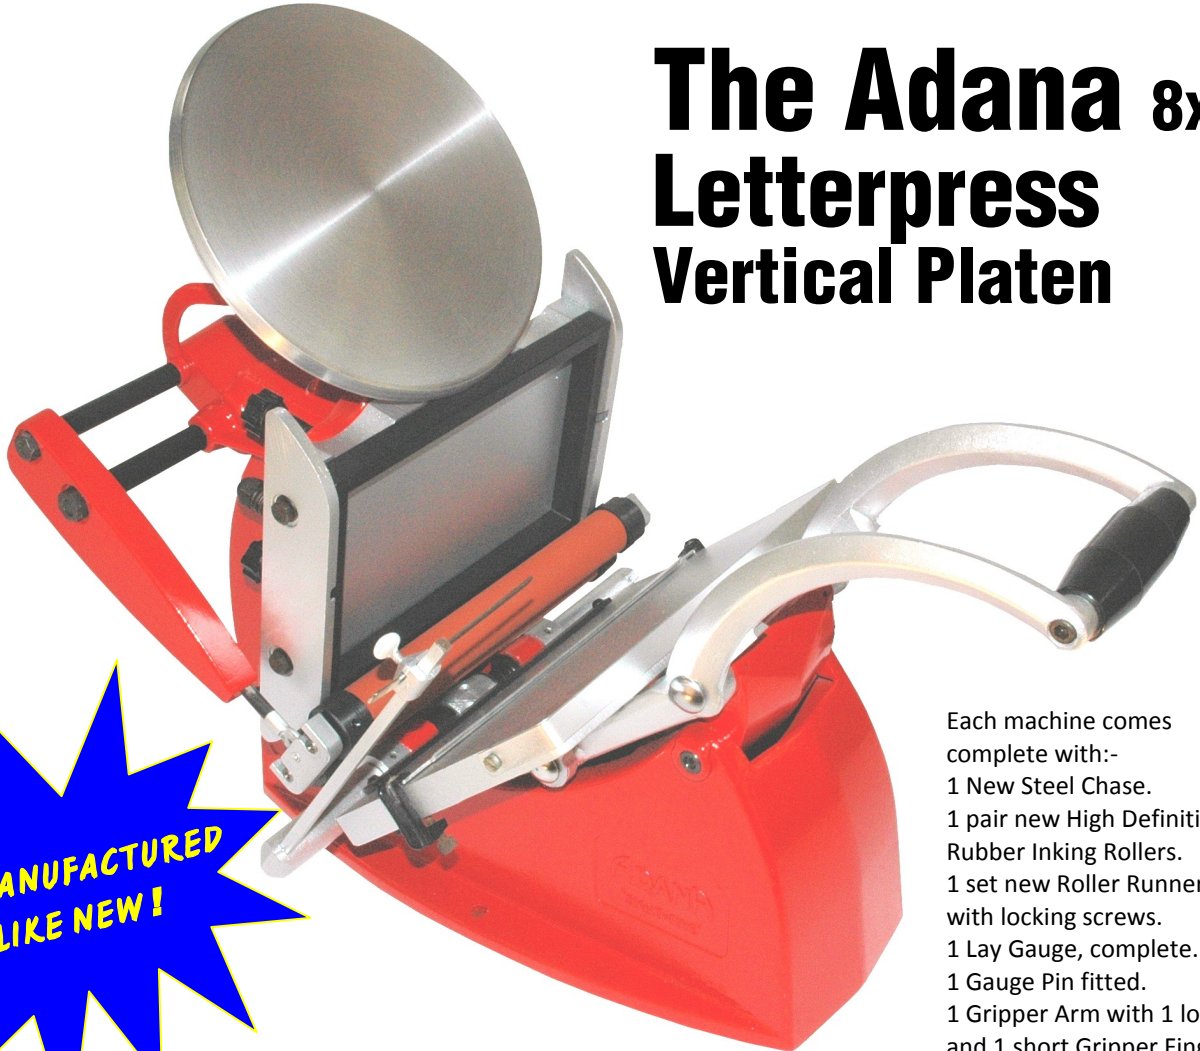

Adana® Letterpress Equipment

Caslon Limited • Caslon House • Lyon Way • St. Albans • Herts • AL4 0LB • UK
T: +44 (0)1727-852211 • F: +44 (0)1727-855772
E: sales@caslon.co.uk • W: www.caslon.co.uk

The Adana 8x5 Letterpress Vertical Platen

RE-MANUFACTURED
LIKE NEW!

Each machine comes complete with:-
1 New Steel Chase.
1 pair new High Definition Rubber Inking Rollers.
1 set new Roller Runners with locking screws.
1 Lay Gauge, complete.
1 Gauge Pin fitted.
1 Gripper Arm with 1 long and 1 short Gripper Finger.
Full Operating Instructions.

Launched on to the market in 1953, the Adana '8x5' is possibly the most popular letterpress platen in the world. Thousands were sold up until 1991, when production was ceased. But now you can invest in a completely re-manufactured version of this popular and versatile little machine, carried out by the original makers. Not only that, the machine is the genuine article, it carries a guarantee and you have the assurance of continued back-up and availability of genuine spare parts.