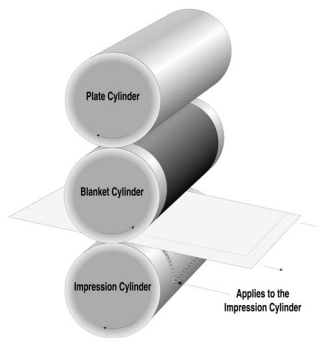

Perforating Strips

Caslon Limited • Caslon House • Lyon Way • St. Albans • Herts • AL4 0LB • UK
 T: +44 (0)1727-852211 • F: +44 (0)1727-855772
 E: sales@caslon.co.uk • W: www.caslon.co.uk

Printers have long considered “on-press” perforating and scoring with offset machinery too difficult. With Perfect-Rules, you can now perforate, score and print simultaneously saving that extra operation and thereby making additional profits.

Perfect-Perf and Perfect-Score are supplied in 2 & 6 metre packs. Both are available with the teeth set in the middle or to one side and a choice of two heights for either paper or card.

Centre-Face rules won't tilt or bend and are designed for high volume offset or web runs whilst the Side-Face variants are designed for perfect corners and butts.

All rules are coated with double sided tape enabling direct application vertically or horizontally to the impression cylinder.

Product	Roll Length	Stock	Centre Face	Side Face
Perfect-Perf 8tpi	2 metre	Paper	PR2M8P	PR2M8P-S
Perfect-Perf 8tpi	2 metre	Card	PR2M8C	PR2M8C-S
Perfect-Perf 8tpi	6 metre	Paper	PR6M8P	PR6M8P-S
Perfect-Perf 8tpi	6 metre	Card	PR6M8C	PR6M8C-S
Perfect-Perf 12tpi	2 metre	Paper	PR2M12P	PR2M12P-S
Perfect-Perf 12tpi	2 metre	Card	PR2M12C	PR2M12C-S
Perfect-Perf 12tpi	6 metre	Paper	PR6M12P	PR6M12P-S
Perfect-Perf 12tpi	6 metre	Card	PR6M12C	PR6M12C-S
Perfect-Perf 16tpi	2 metre	Paper	PR2M16P	PR2M16P-S
Perfect-Perf 16tpi	2 metre	Card	PR2M16C	PR2M16C-S
Perfect-Perf 16tpi	6 metre	Paper	PR6M16P	PR6M16P-S
Perfect-Perf 16tpi	6 metre	Card	PR6M16C	PR6M16C-S
Perfect-Perf 40tpi	2 metre	Paper	PR2M40P	PR2M40P-S
Perfect-Perf 40tpi	2 metre	Card	PR2M40C	PR2M40C-S
Perfect-Perf 40tpi	6 metre	Paper	PR6M40P	PR6M40P-S
Perfect-Perf 40tpi	6 metre	Card	PR6M40C	PR6M40C-S