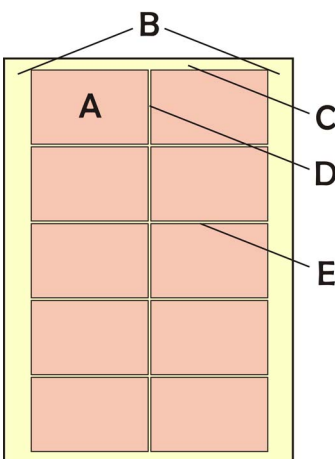

The machine has two fixed independent cutting sections. Once the card design is complete and printed, a single A4 sheet is placed on the lower tray and fed through the first cutting section automatically

The blades remove a 3mm vertical gutter down the middle and remove the edges to leave two strips of five cards. Each strip measures 85 x 90 x 297mm.

These strips are then turned through 90 degrees and a single strip is placed on the upper tray, aligned to the guides and passed through the upper cutting section.

The second cut trims the top and the bottom whilst removing a 3mm gutter from between each card. The result is five perfectly cut cards.

When combined with a laser or ink jet printer, the Zip-3 allows short run business cards, ID Cards and tickets to be produced with ease.

Second Cut

Print Template Layout
 Sheet Size - A4 (297x210mm)
 Maximum Thickness - 280gsm

Card Size (A) = 85 x 55 mm
 Side Margin (B) = 18.5 mm
 Top Margin (C) = 5 mm
 Vertical Gutter (D) = 3 mm
 Horizontal Gutter (E) = 3 mm