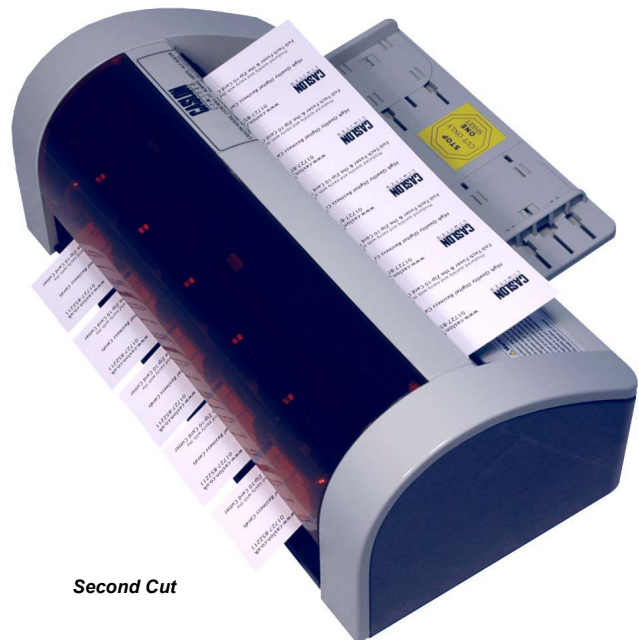

Zip-3 Card Cutter

Caslon Limited • Caslon House • Lyon Way • St. Albans • Herts • AL4 0LB • UK
 T: +44 (0)1727-852211 • F: +44 (0)1727-855772
 E: sales@caslon.co.uk • W: www.caslon.co.uk

First Cut

The Zip-3 Business Card Cutter is a simple to operate machine designed to cut ten business cards. There are two cut sizes available; The Zip3-85 cuts 55 x 85mm, and the Zip3-90 cuts 50 x 90mm, both work from an A4 sheet.

The machine has two fixed independent cutting sections. Once the card design is complete and printed, a single A4 sheet is placed on the lower tray and fed through the first cutting section automatically

The blades remove a 3mm vertical gutter down the middle and remove the edges to leave two strips of five cards. Each strip measures 85 x 90 x 297mm.

These strips are then turned through 90 degrees and a single strip is placed on the upper tray, aligned to the guides and passed through the upper cutting section.

The second cut trims the top and the bottom whilst removing a 3mm gutter from between each card. The result is five perfectly cut cards.

When combined with a laser or ink jet printer, the Zip-3 allows short run business cards, ID Cards and tickets to be produced with ease.