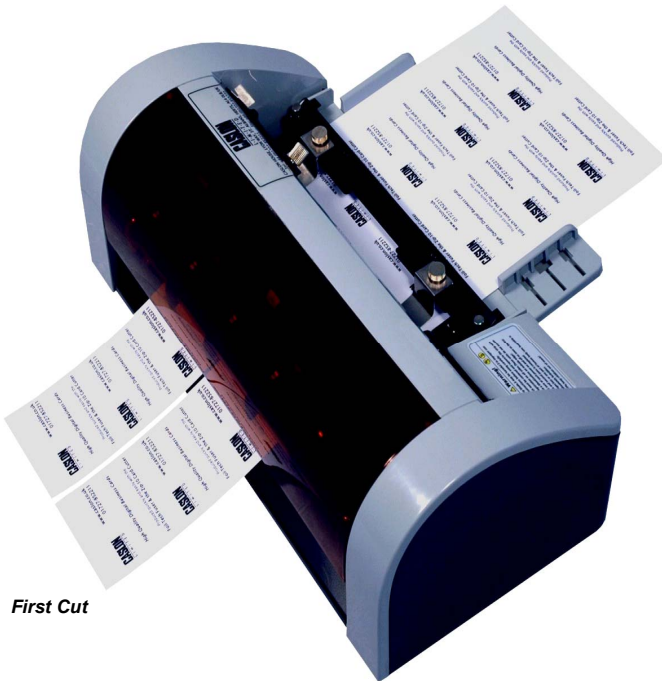

Zip-3 Card Cutter

Caslon Limited • Caslon House • Lyon Way • St. Albans • Herts • AL4 0LB • UK
 T: +44 (0)1727-852211 • F: +44 (0)1727-855772
 E: sales@caslon.co.uk • W: www.caslon.co.uk

First Cut

The Zip-3 Business Card Cutter is a simple to operate machine designed to cut ten business cards. There are two cut sizes available; The Zip3-85 cuts 55 x 85mm, and the Zip3-90 cuts 50 x 90mm, both work from an A4 sheet.

The machine has two fixed independent cutting sections. Once the card design is complete and printed, a single A4 sheet is placed on the lower tray and fed through the first cutting section automatically

The blades remove a 3mm vertical gutter down the middle and remove the edges to leave two strips of five cards. Each strip measures 85 x 90 x 297mm.

These strips are then turned through 90 degrees and a single strip is placed on the upper tray, aligned to the guides and passed through the upper cutting section.

The second cut trims the top and the bottom whilst removing a 3mm gutter from between each card. The result is five perfectly cut cards.

When combined with a laser or ink jet printer, the Zip-3 allows short run business cards, ID Cards and tickets to be produced with ease.